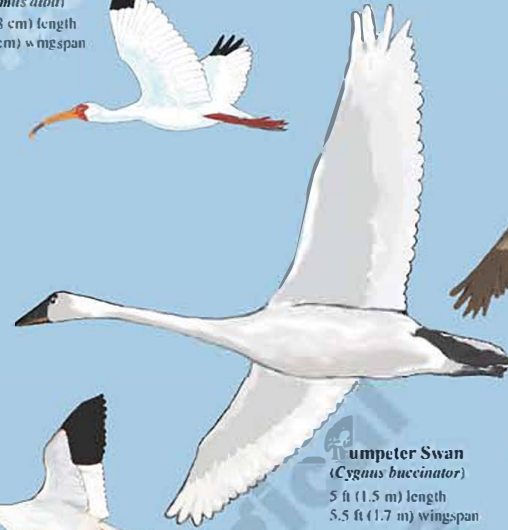

FIELD GUIDE TO BIRDS THAT RESEMBLE WHOOPING CRANES

Ibis, Herons, Egrets, Geese, Swans and Pelicans

Illustrated by Dr. John David Tobe

Great Egret
(Ardea alba)
 3.2 ft (1.0 m) length
 4.2 ft (1.3 m) wingspan

White Ibis
(Eudocimus albus)
 1.9 ft (58 cm) length
 3 ft (91 cm) wingspan

Brown Pelican
(Pelecanus occidentalis)
 4 ft (1.2 m) length
 7 ft (2.1 m) wingspan

Woodstork
(Mycteria americana)
 3.3 ft (102 cm) length
 5 ft (155 cm) wingspan

Snow Goose
(Chen caerulescens)
 2.7 ft (84 cm) length
 5.4 ft (1.6 m) wingspan

Trumpeter Swan
(Cygnus buccinator)
 5 ft (1.5 m) length
 5.5 ft (1.7 m) wingspan

American White Pelican
(Pelecanus erythrorhynchos)
 5.1 ft (1.5 m) length
 9 ft (2.7 m) wingspan

Great Blue Heron
(Ardea herodias)
White Morph -
 found in south Florida
 3.8 ft (1.17 m) length
 6 ft (1.8 m) wingspan

USFWS
Endangered