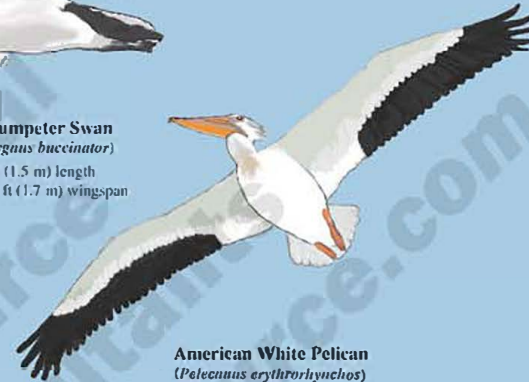

FIELD GUIDE TO BIRDS THAT RESEMBLE WHOOPING CRANES

Ibis, Herons, Egrets, Geese, Swans and Pelicans

Illustrated by Dr. John David Tobe

Great Egret
(Ardea alba)
 3.2 ft (1.0 m) length
 4.2 ft (1.3 m) wingspan

White Ibis
(Eudocimus albus)
 1.9 ft (58 cm) length
 3 ft (91 cm) wingspan

Brown Pelican
(Pelecanus occidentalis)
 4 ft (1.2 m) length
 7 ft (2.1 m) wingspan

Woodstork
(Mycteria americana)
 3.3 ft (102 cm) length
 5 ft (155 cm) wingspan

Snow Goose
(Chen caerulescens)
 2.7 ft (84 cm) length
 5.4 ft (1.6 m) wingspan

Trumpeter Swan
(Cygnus buccinator)
 5 ft (1.5 m) length
 5.5 ft (1.7 m) wingspan

American White Pelican
(Pelecanus erythrorhynchos)
 5.1 ft (1.5 m) length
 9 ft (2.7 m) wingspan

Great Blue Heron
(Ardea herodias)
White Morph -
 found in south Florida
 3.8 ft (1.17 m) length
 6 ft (1.8 m) wingspan

USFWS
Endangered