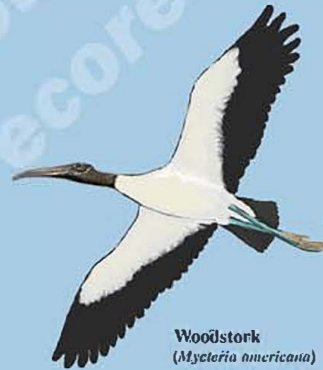

FIELD GUIDE TO BIRDS THAT RESEMBLE WHOOPING CRANES

Ibis, Herons, Egrets, Geese, Swans and Pelicans

Illustrated by Dr. John David Tobe

Great Egret
(Ardea alba)
 3.2 ft (1.0 m) length
 4.2 ft (1.3 m) wingspan

White Ibis
(Eudocimus albus)
 1.9 ft (58 cm) length
 3 ft (91 cm) wingspan

Brown Pelican
(Pelecanus occidentalis)
 4 ft (1.2 m) length
 7 ft (2.1 m) wingspan

Woodstork
(Mycteria americana)
 3.3 ft (102 cm) length
 5 ft (155 cm) wingspan

Snow Goose
(Chen caerulescens)
 2.7 ft (84 cm) length
 5.4 ft (1.6 m) wingspan

Trumpeter Swan
(Cygnus buccinator)
 5 ft (1.5 m) length
 5.5 ft (1.7 m) wingspan

American White Pelican
(Pelecanus erythrorhynchos)
 5.1 ft (1.5 m) length
 9 ft (2.7 m) wingspan

Great Blue Heron
(Ardea herodias)
White Morph -
 found in south Florida
 3.8 ft (1.17 m) length
 6 ft (1.8 m) wingspan

USFWS
Endangered