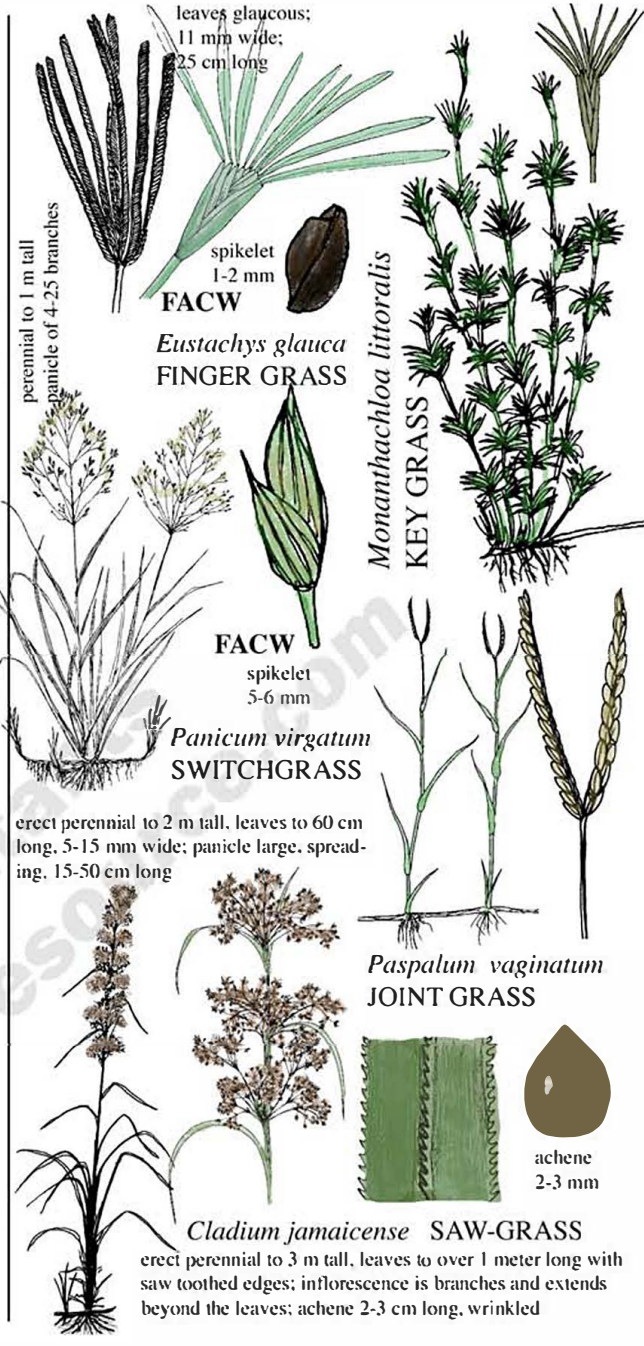

SALT MARSH PLANTS

South and Central Florida

CORD GRASSES - *SPARTINA* SPP.

GRASSES, SEDGES AND RUSHES

© JOHN DAVID TOBE 2010